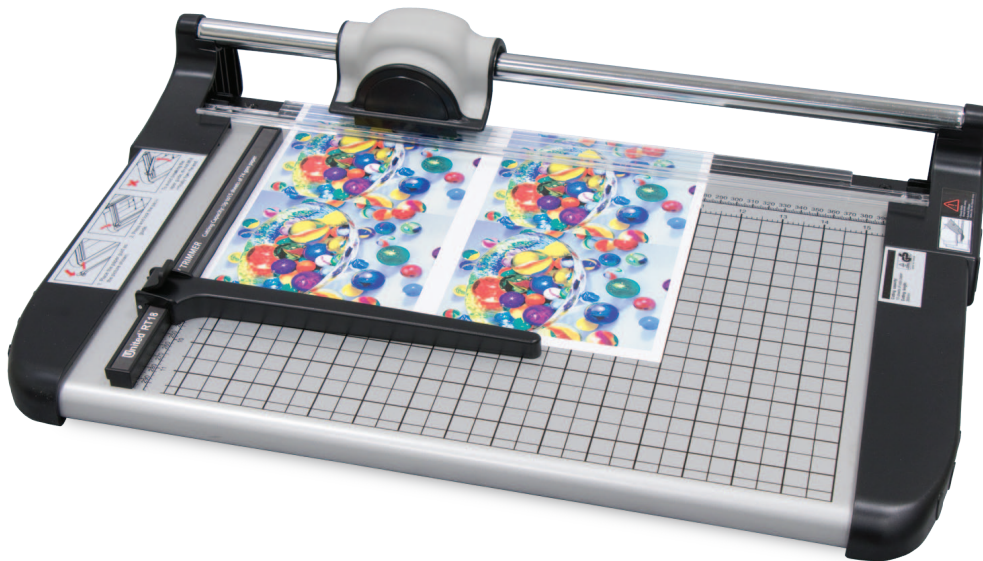

United

✓ Printed grid and locking side guide for precise alignment

✓ Self-sharpening rotary blade safely cuts in both directions

RT18 Rotary Trimmer

United's RT18 rotary paper trimmer is designed for accuracy, durability and safety. The self-sharpening rotary blade cuts in both directions and is housed in a rugged cutting head which provides a high level of safety. The full-length paper clamp automatically engages as blade passes by for accurate cuts every time.

The RT18 is constructed with a rugged steel base that won't warp or crack, standard/metric alignment grid and a locking side guide for precise alignment.

The United RT18 cuts stacks up to 1/16" high and is ideal for offices, schools, churches, art studios and small print shops.

Accurate

Affordable

Durable

www.UnitedOfficeNow.com
1-844-765-2100

Paper Length	Up to 18" (460mm)
Paper Stack Height	Up to 1/16" (1.5mm)
Sheet Capacity	Up to 15 sheets 20# (75gsm)
Blade Type	Rotary
Paper Clamp	Automatic
Blade Guard	Safety Cutting Head
Back Gauge Scale	Inch/mm
Table Size	12.4" W x 21.5" D (315 x 546mm)
Dimensions	14.5" W x 21.5" D x 3.9" H (370 x 546 x 100mm)
Weight	7.5 lbs (3.4kg)
Base	Steel