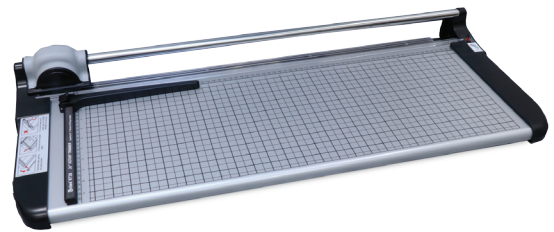

United

✓ Printed grid and locking side guide for precise alignment

✓ Self-sharpening rotary blade safely cuts in both directions

RT26 Rotary Trimmer

United's RT26 rotary paper trimmer is designed for accuracy, durability and safety. The self-sharpening rotary blade cuts in both directions and is housed in a rugged cutting head which provides a high level of safety. The full-length paper clamp automatically engages as blade passes by for accurate cuts every time.

The RT26 is constructed with a rugged steel base that won't warp or crack, standard/metric alignment grid and a locking side guide for precise alignment.

The United RT26 cuts stacks up to 3/64" high and is ideal for offices, schools, churches, art studios and small print shops.

Accurate

Affordable

Durable

www.UnitedOfficeNow.com
1-844-765-2100

Paper Length	Up to 26" (670mm)
Paper Stack Height	Up to 3/64" (1.2mm)
Sheet Capacity	Up to 15 sheets 20# (75gsm)
Blade Type	Rotary
Paper Clamp	Automatic
Blade Guard	Safety Cutting Head
Back Gauge Scale	Inch/mm
Table Size	12.4" W x 33.7" D (315 x 856mm)
Dimensions	14.5" W x 33.7" D x 3.9" H (370 x 856 x 100mm)
Weight	11 lbs (5kg)
Base	Steel