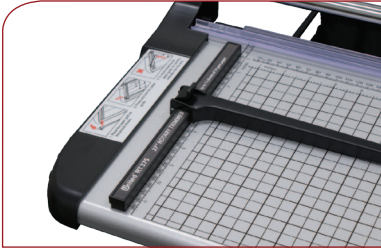

# United

✓ Printed grid and locking side guide for precise alignment

✓ Self-sharpening rotary blade safely cuts in both directions

### Rotary Trimmer with Stand

The RT37S rotary paper trimmer is designed for accuracy, durability and safety. Its self-sharpening rotary blade cuts in both directions and is housed in a rugged cutting head providing a high level of safety. The full-length paper clamp automatically engages as the blade passes by for accurate cuts every time.

The RT37S is constructed with a rugged steel base and stand, standard/metric alignment grid, a locking side guide for precise alignment, and a fabric catch tray for easy cleanup of paper trimmings.

The United RT37S cuts stacks up to .039" high and is ideal for offices, schools, churches, art studios and print shops.

Accurate

Affordable

Durable

[www.UnitedOfficeNow.com](http://www.UnitedOfficeNow.com)  
1-844-765-2100

<b>Paper Length</b>	Up to 38" (960mm)
<b>Paper Stack Height</b>	Up to .036" (1mm)
<b>Sheet Capacity</b>	Up to 10 sheets 20# (75gsm)
<b>Blade Type</b>	Rotary
<b>Paper Clamp</b>	Automatic
<b>Blade Guard</b>	Safety Cutting Head
<b>Back Gauge Scale</b>	Inch/mm
<b>Table Size</b>	12.4" W x 45" D (315 x 1146mm)
<b>Dimensions</b>	20" W x 45" D x 37" H (510 x 1146 x 940mm)
<b>Weight</b>	16 lbs (7.4kg)
<b>Base</b>	Steel