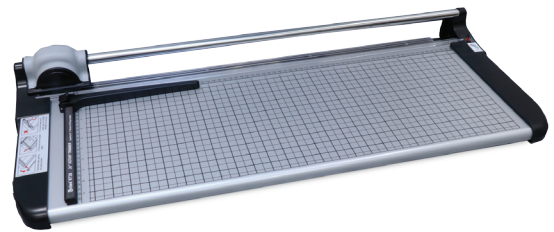

United

Affordable Today.
Reliable Tomorrow.

✓ Printed grid and locking side guide for precise alignment

✓ Self-sharpening rotary blade safely cuts in both directions

RT26 Rotary Trimmer

United's RT26 rotary paper trimmer is designed for accuracy, durability and safety. The self-sharpening rotary blade cuts in both directions and is housed in a rugged cutting head which provides a high level of safety. The full-length paper clamp automatically engages as blade passes by for accurate cuts every time.

The RT26 is constructed with a rugged steel base that won't warp or crack, standard/metric alignment grid and a locking side guide for precise alignment.

The United RT26 cuts stacks up to 3/64" high and is ideal for offices, schools, churches, art studios and small print shops.

Accurate

Affordable

Durable

www.UnitedOfficeNow.com
1-800-550-3683

Paper Length	Up to 26" (670mm)
Paper Stack Height	Up to 3/64" (1.2mm)
Sheet Capacity	Up to 15 sheets 20# (75gsm)
Blade Type	Rotary
Paper Clamp	Automatic
Blade Guard	Safety Cutting Head
Back Gauge Scale	Inch/mm
Table Size	12.4" W x 33.7" D (315 x 856mm)
Dimensions	14.5" W x 33.7" D x 3.9" H (370 x 856 x 100mm)
Weight	11 lbs (5kg)
Base	Steel