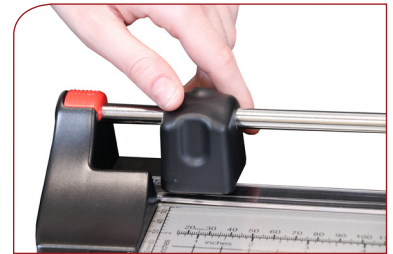

United

Affordable Today.
Reliable Tomorrow.

✓ Printed grid guide for precise alignment

✓ Self-sharpening rotary blade safely cuts in both directions

RT12 Rotary Trimmer

The RT12 rotary paper trimmer is designed for accuracy, durability and safety. Its self-sharpening rotary blade cuts in both directions and is housed in a rugged cutting head providing a high level of safety.

The RT12 is constructed with standard/metric alignment grid, perfect for precise measurements.

The United RT12 cuts stacks of up to 10 sheets of standard copy paper. This model is ideal for crafting, small offices, schools, churches, and small print shops.

Accurate

Affordable

Durable

www.UnitedOfficeNow.com
1-800-550-3683

Paper Length	Up to 12.5" (318mm)
Paper Stack Height	Up to 5/128" (1mm)
Sheet Capacity	Up to 10 sheets 20# (75gsm)
Blade Type	Rotary
Paper Clamp	Yes/Auto
Back Gauge Scale	Inch/mm
Table Size	12.8" W x 8.25" D (325 x 210mm)
Dimensions	17.25" W x 9.5" D x 2.625" H (438 x 241 x 67mm)
Weight	2.8 lbs (1.275kg)
Base	Steel