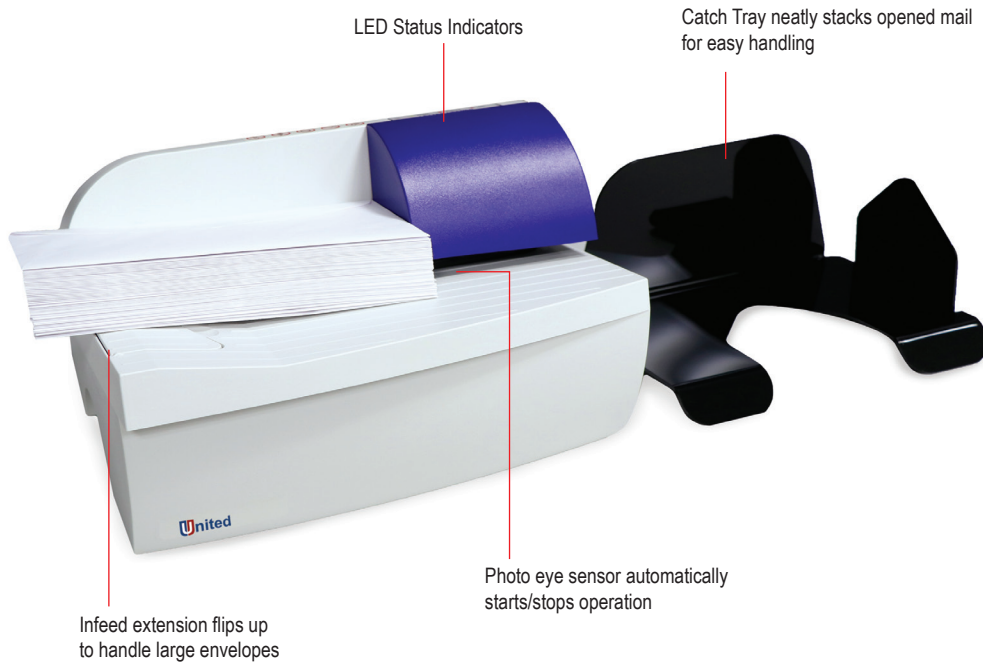

United

Affordable Today.
Reliable Tomorrow.

✓ Infeed extension supports large envelopes up to 10" x 13"

✓ LED status indicators

✓ Automatic Start/Stop Photo eye Sensor

E02 Envelope Opener

Why spend time opening mail by hand? The United E02 Envelope Opener helps you maximize productivity and distribute incoming mail faster.

- Quick, quiet, user friendly
- Innovative cutting mechanism slits envelopes from end-to-end
- LED indicators
- Photo eye sensor automatically starts and stops feeding
- No messy scraps to clean
- Opens envelopes up to 4mm thick, at speeds of up to 200 per minute
- Infeed extension supports envelopes up to 10" x 13"
- Adjustable freestanding catch tray

Accurate

Affordable

Durable

www.UnitedOfficeNow.com
1-800-550-3683

Speed	Up to 200 envelopes per minute
Feeder Style/Capacity	Bottom feed, approx. 15 envelopes per stack
Envelope Sizes	Up to 10" x 13", recommended for #9, #10, and 6" x 9"
Envelope Thickness	Up to 3/16" (4mm)
Auto Start/Stop	Photo eye sensor
Self-Adjusting Feed	Automatic, adapts to various thicknesses
Dimensions	13" L x 9" D x 7" H (w/o 9.5" catch tray)
Weight	10 lbs (4.4kg)
Power	100-240 VAC 50/60 Hz