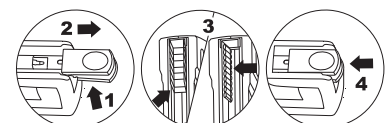

Accurate

Affordable

Durable

www.UnitedOfficeNow.com
1-800-550-3683

How to load staples:

- 1 2 Squeeze and pull latch
- 3 Load staples/brads on left side
- 4 Close bottom channel

Staple Size	1/4"-9/16":T50
Brad Size	1/2"-5/8": 18 Gauge
Dimensions	Handle Up: 7.0" L x 6.06" H Handle Down: 7.0" L x 3.75" H
Weight	0.73 lbs